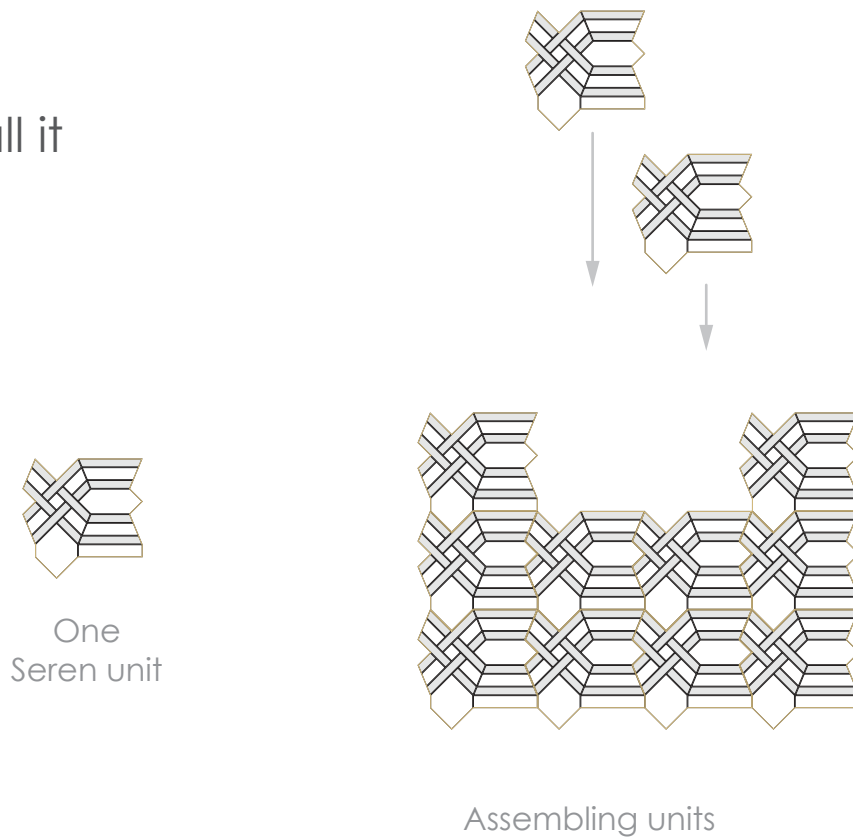

Seren. Linears Collection

Seren

Specifications

24'' x 48'' panel

interlocking sheet: 8 $\frac{7}{8}$ '' x 9 $\frac{1}{16}$ ''

Thickness.
 $\frac{3}{8}$ ''

Seren

Material combinations

Seren

How to install it

Applications

Interior Floor	Exterior Floor	Interior Wall	Exterior Wall	Shower Wall	Shower Floor	Pool
Yes	Yes (Except metal)	Yes	Yes (Except metal)	Yes (Except metal)	Yes (Except metal)	No