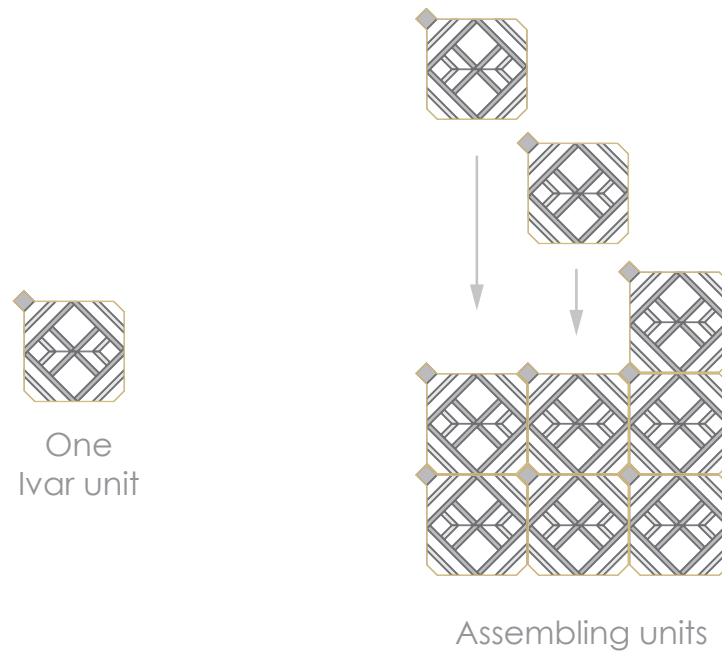

Ivar

How to install it

Applications

Interior Floor	Exterior Floor	Interior Wall	Exterior Wall	Shower Wall	Shower Floor	Pool
Yes	Yes (Except metal)	Yes	Yes (Except metal)	Yes (Except metal)	Yes (Except metal)	No

Installation/Maintenance

Setting Material	Grout	Sealer	Cleaner	Notes.
Mesh	Unsanded Grout	High Performance Penetrating Sealing	PH Natural Tile and Stone Cleaner