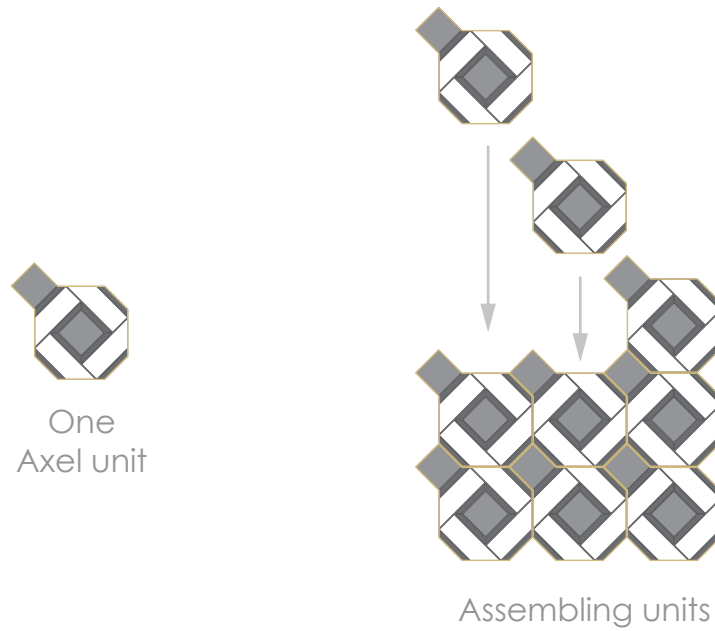

Axel. Linears Collection

Axel

Specifications

24'' x 48'' panel

interlocking sheet: 8 1/4'' x 8 1/4''

Thickness.
3/8''

Axel

Material combinations

Imperial Cream
Calacatta Gold & Nero
Marquina (Polished)
SKU. 0301102010011

Dual Moon
Thassos & Nero Marquina
(Polished)
SKU. 0301105030011

Axel

How to install it

Applications

Interior Floor	Exterior Floor	Interior Wall	Exterior Wall	Shower Wall	Shower Floor	Pool
Yes	Yes (Except metal)	Yes	Yes (Except metal)	Yes (Except metal)	Yes (Except metal)	No